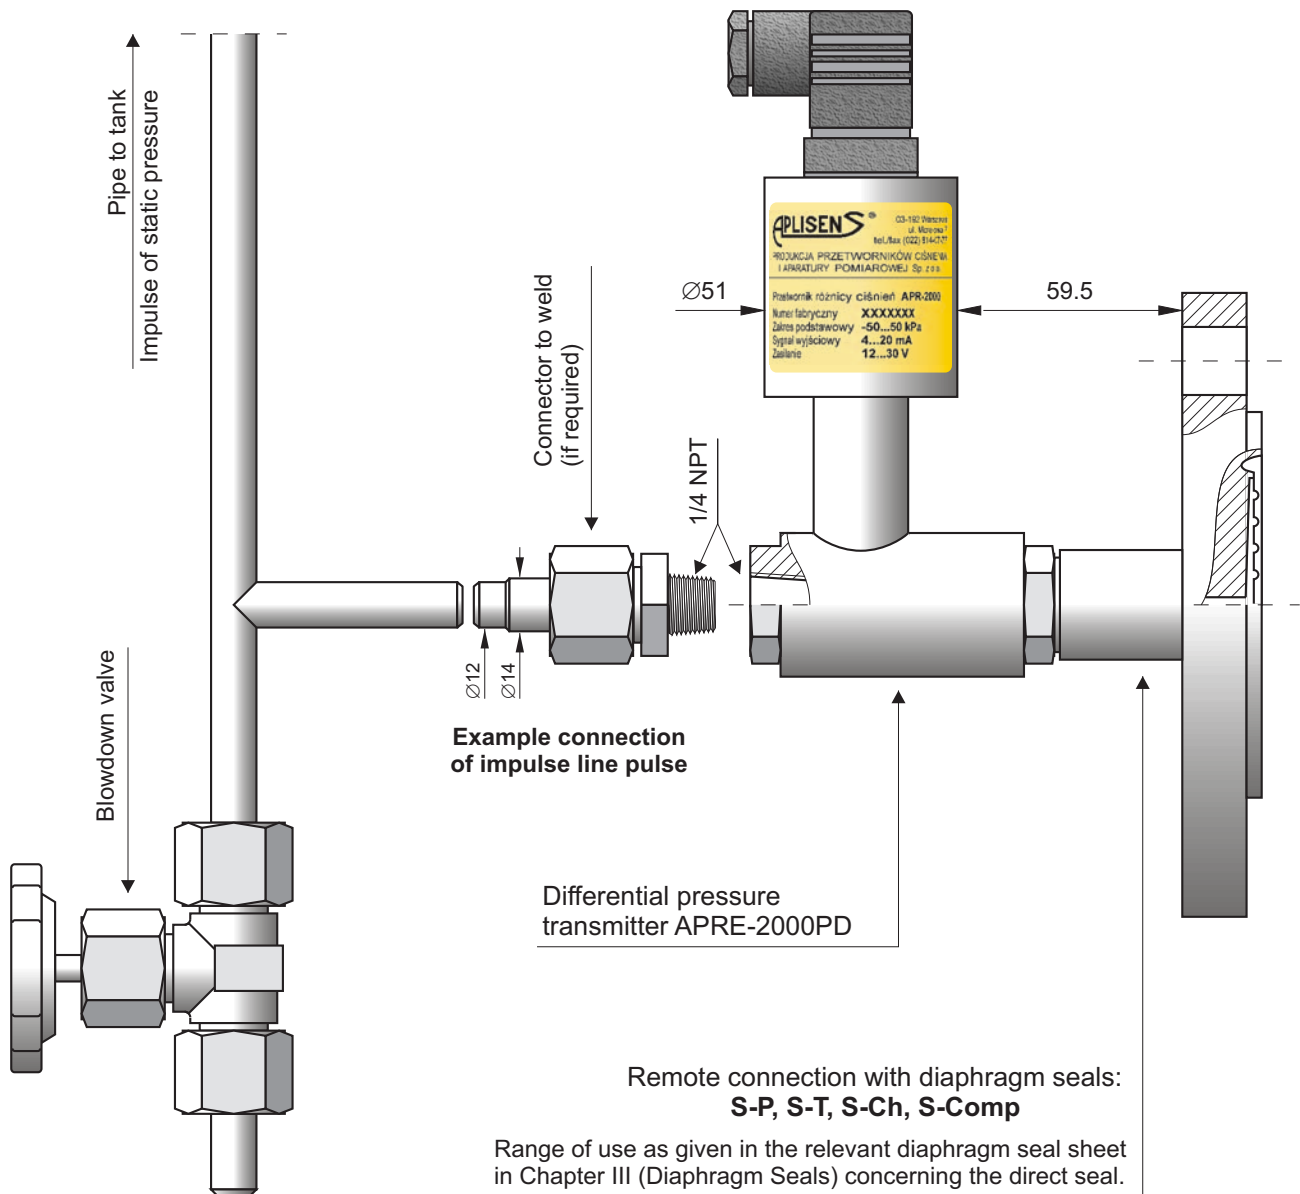

Smart differential pressure transmitters with direct diaphragm seals

Ordering procedure

Differential pressure transmitter: **APRE-2000PD, APRE-2000PZ, APR-2000AL, APR-2000ALE, APR-2000ALW** /

Special versions
– according to the transmitter sheets

Nominal measuring range

Start of set range – in relation to 4 mA output

End of set range – in relation to 20 mA output

Diaphragm seal according to the diaphragm seals sheets